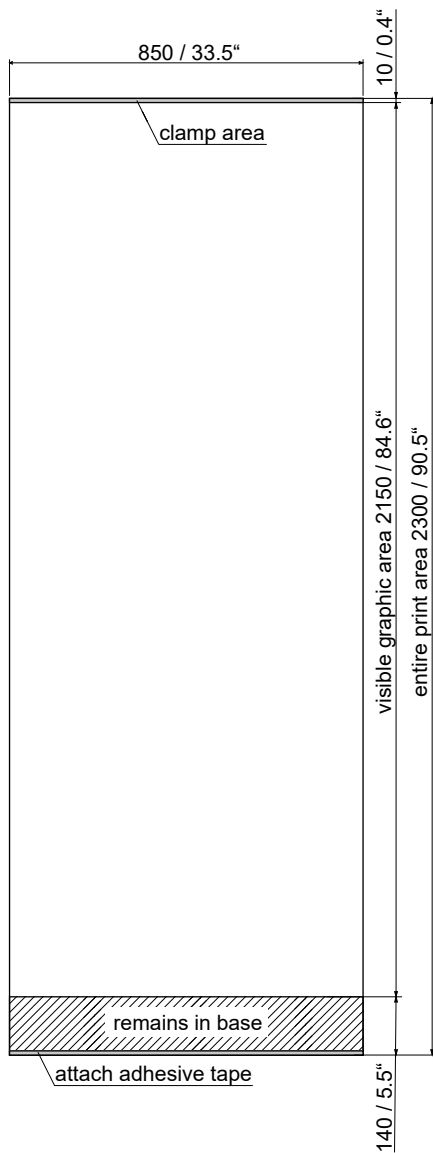

roll screen_classic 850

telescoping pole (optional)
visible height from
180 to 242 cm / 71 to 95.3"

roll screen_classic 1000

telescoping pole (optional)
visible height from
180 to 242 cm / 71 to 95.3"

roll screen_classic 1200

telescoping pole (optional)
visible height from
180 to 242 cm / 71 to 95.3"

roll screen_classic 1500

telescoping pole (optional)
visible height from
180 to 242 cm / 71 to 95.3"

roll screen_classic 2000

telescoping pole (optional)
visible height from
180 to 242 cm / 71 to 95.3"