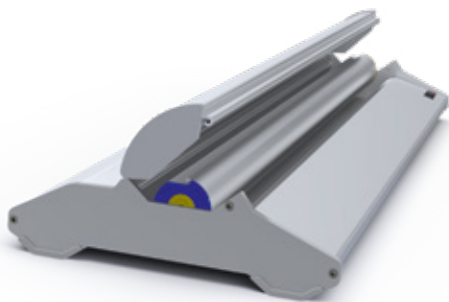

roll screen_classic 850

telescoping pole (optional)
visible height from
180 to 242 cm / 71 to 95.3"

roll screen_classic 1000

telescoping pole (optional)
visible height from
180 to 242 cm / 71 to 95.3"

roll screen_classic 1200

telescoping pole (optional)
visible height from
180 to 242 cm / 71 to 95.3"

roll screen_classic 1500

telescoping pole (optional)
visible height from
180 to 242 cm / 71 to 95.3"

roll screen_classic 2000

telescoping pole (optional)
visible height from
180 to 242 cm / 71 to 95.3"