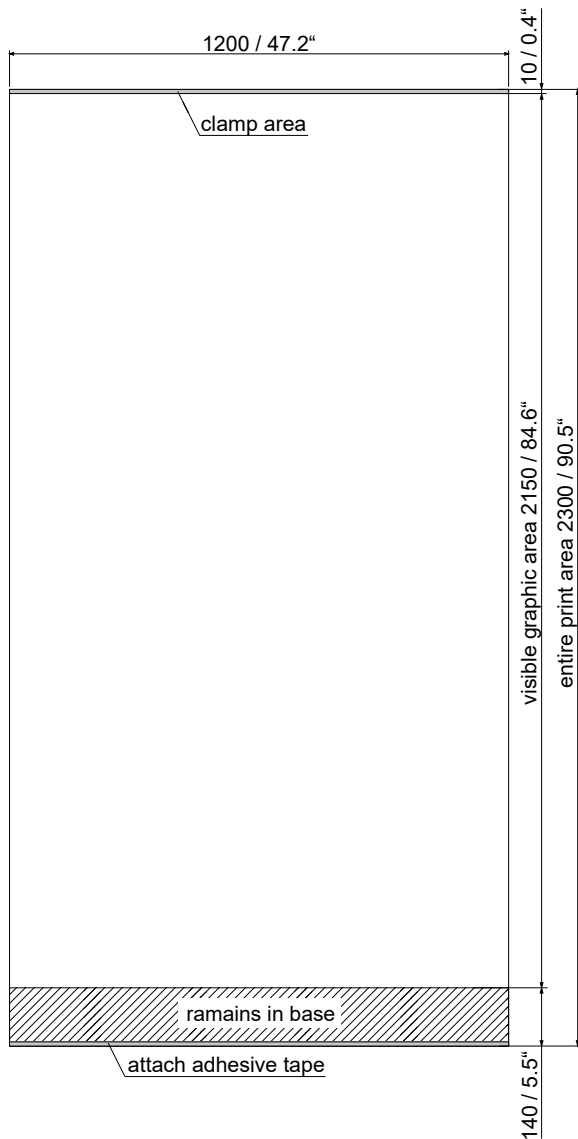

roll screen_classic 850

telescoping pole (optional)
visible height from
180 to 242 cm / 71 to 95.3"

roll screen_classic 1000

telescoping pole (optional)
visible height from
180 to 242 cm / 71 to 95.3"

roll screen_classic 1200

telescoping pole (optional)
visible height from
180 to 242 cm / 71 to 95.3"

roll screen_classic 1500

telescoping pole (optional)
visible height from
180 to 242 cm / 71 to 95.3"

roll screen_classic 2000

telescoping pole (optional)
visible height from
180 to 242 cm / 71 to 95.3"