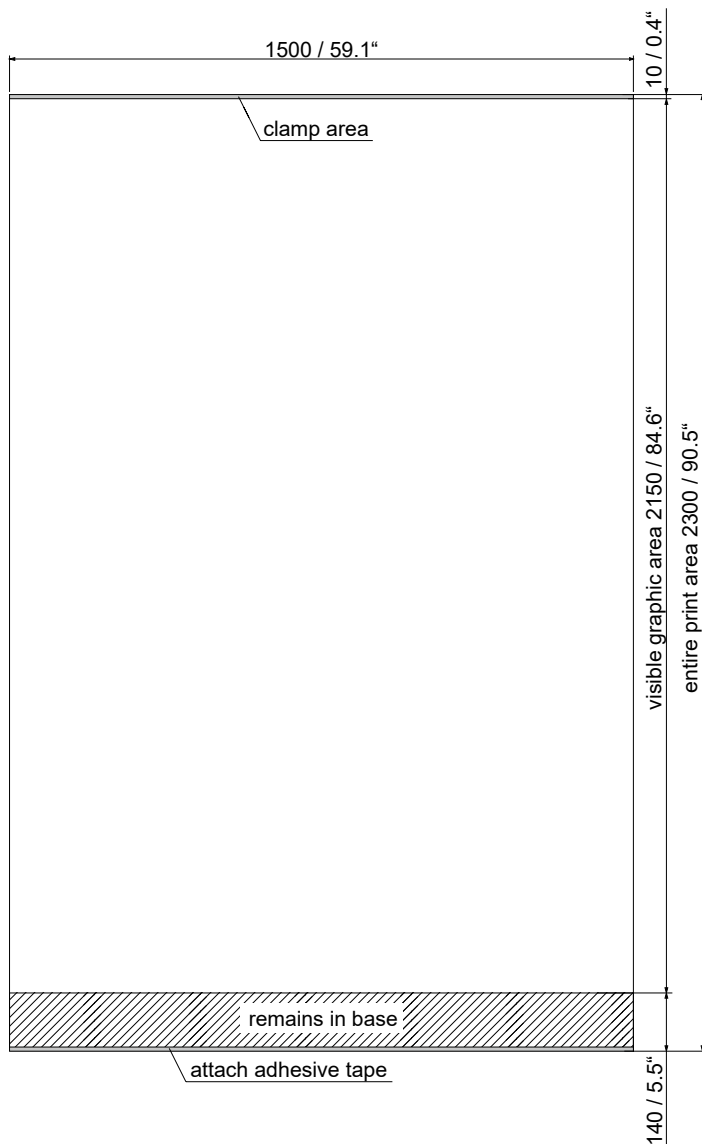

roll screen_classic 850

telescoping pole (optional)
visible height from
180 to 242 cm / 71 to 95.3"

roll screen_classic 1000

telescoping pole (optional)
visible height from
180 to 242 cm / 71 to 95.3"

roll screen_classic 1200

telescoping pole (optional)
visible height from
180 to 242 cm / 71 to 95.3"

roll screen_classic 1500

telescoping pole (optional)
visible height from
180 to 242 cm / 71 to 95.3"

roll screen_classic 2000

telescoping pole (optional)
visible height from
180 to 242 cm / 71 to 95.3"